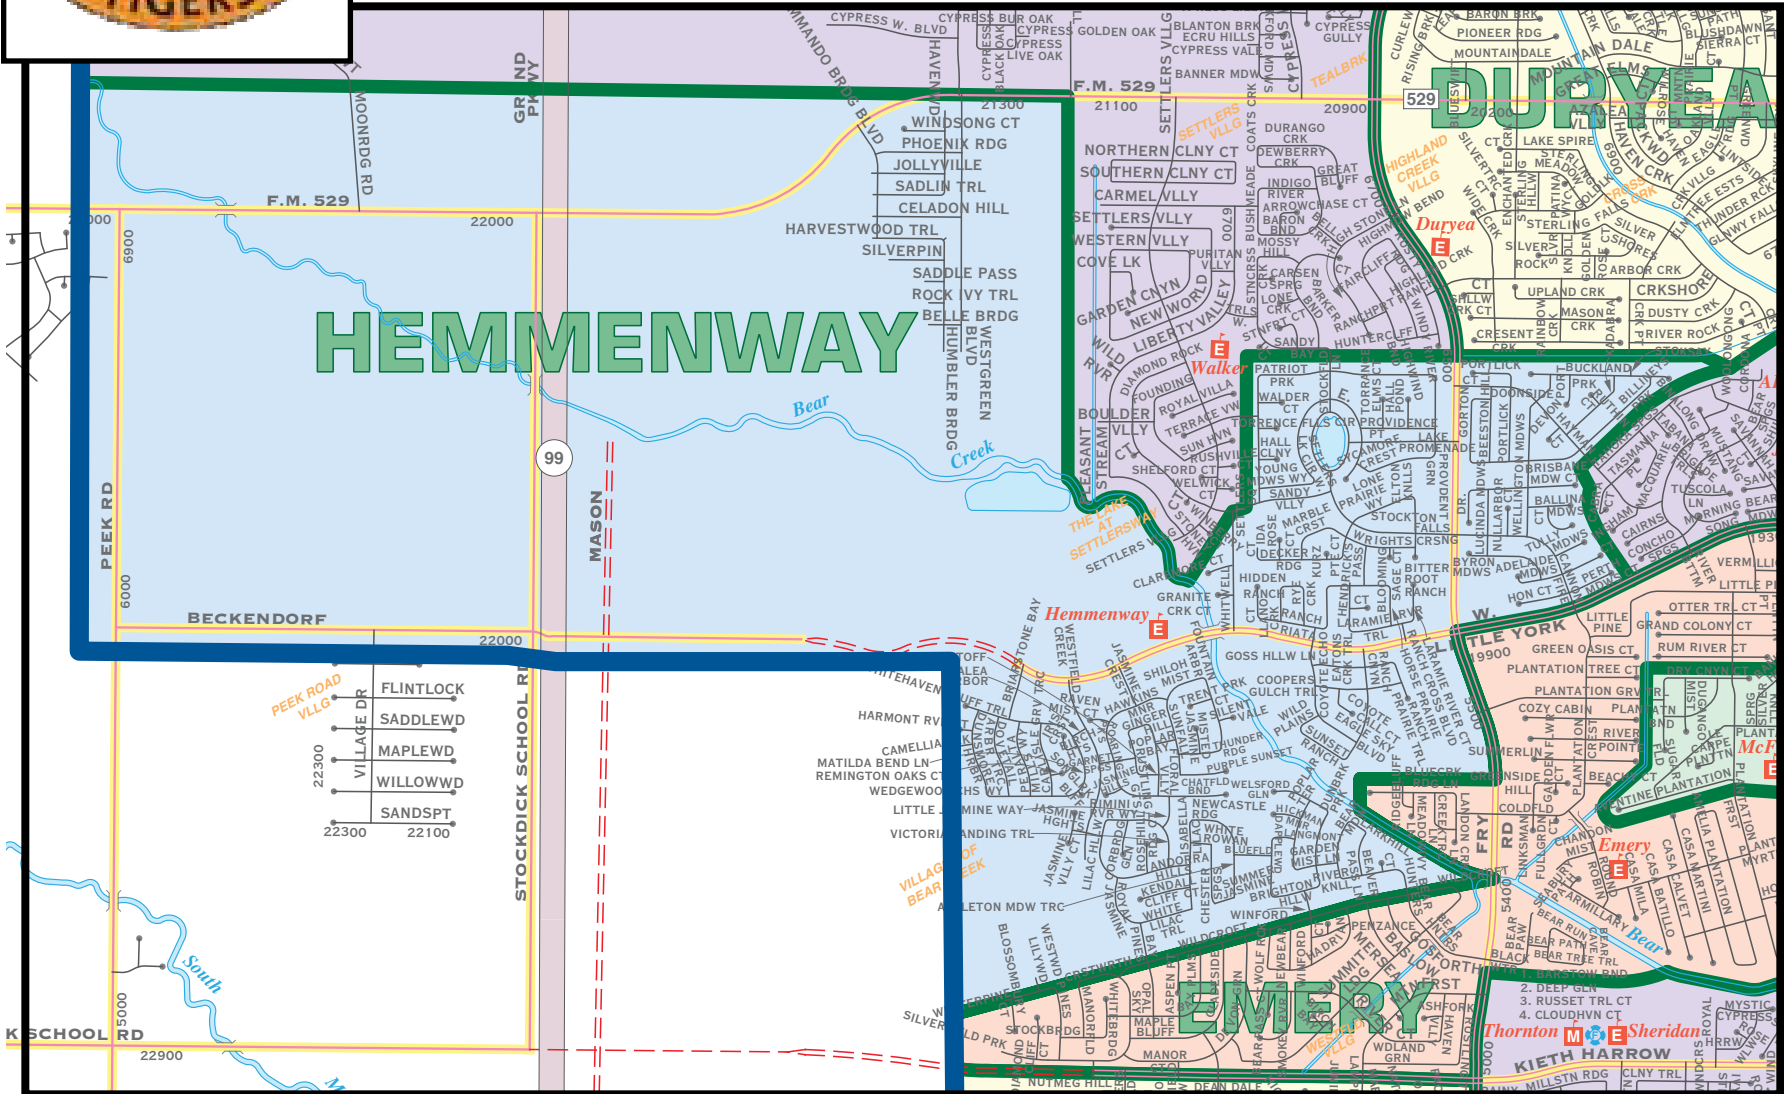

HEMMENWAY ELEMENTARY

© KEY MAPS, INC. 2017 - Permit #494

20400 WEST LITTLE YORK RD. - KATY, TX 77449
281-856-9870